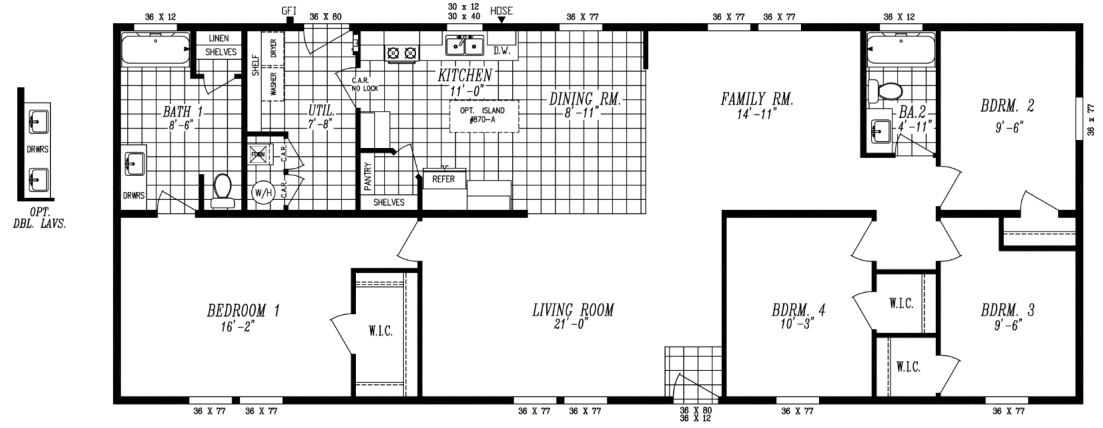

THE COLUMBIA RIVER SERIES

The Columbia River

2025

27' x 68'

DIMENSIONS

1,792 sf

LIVING SPACE

4

BEDROOMS

2

BATHROOMS

OVERVIEW

Stunning layout 4 Bedroom with galley kitchen

Heritage Home Center

(425) 353-5464

or Request Firm Quote

EMAIL US

01 FLOOR PLAN

1,792 SQ FT · 27' x 68'

OPT. 48 X 72 SHWR W/ DBL LAVS

OPT. DLX BATH

OPT. DEN I.P.O. BEDROOM

02 FRONT ELEVATION

FRONT SIDEWALL

FRONT ENDWALL

REAR ENDWALL

REAR SIDEWALL

The Columbia River 2025

4 Bedrooms | 2 Bathrooms | 1,792 sq ft

STANDARD FEATURES

- ✓ Energy Star Rating on home
- ✓ LP Smartside Panel Siding
- ✓ Weather Resistant House Wrap Under Siding
- ✓ Large Dormer with Board and Batten Accent Area
- ✓ Oversized Eaves and Overhangs
- ✓ Architectural Shingles with Lifetime Warranty (Limited)
- ✓ Sherwin Williams Paint - Interior and Exterior
- ✓ Tape and Texture with Square Corner Drywall
- ✓ Baseboard Molding in Vinyl Floor Areas
- ✓ 9' Tall Flat Ceilings
- ✓ Hardwood Cabinets with 42" Tall Overhead Cabinets
- ✓ 6" Recessed LED Lighting
- ✓ Ceiling Fan Ready in Living Room and Family Room
- ✓ Fiberglass Tubs and Showers
- ✓ Pfister Faucets Throughout
- ✓ Congoleum LUX Vinyl Flooring
- ✓ Shaw 25 ounce Stain Resistant Carpet
- ✓ Kwikset Door Hardware
- ✓ 6 Panel Front Door & 9 Lite Rear Door
- ✓ ecobee Smart Thermostat
- ✓ Carrier SmartComfort Electric Furnace
- ✓ 2"x6" Exterior Walls
- ✓ 2"x4" Interior Walls