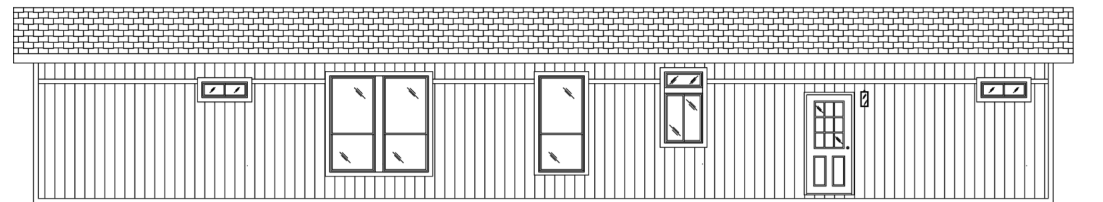

EMAIL US

01 FLOOR PLAN

1,792 SQ FT · 27' x 68'

OPT. 48 X 72 SHWR W/ DBL LAVS

OPT. DLX BATH

OPT. DEN I.P.O. BEDROOM

02 FRONT ELEVATION

FRONT SIDEWALL

FRONT ENDWALL

REAR ENDWALL

REAR SIDEWALL

The Columbia River 2025

4 Bedrooms | 2 Bathrooms | 1,792 sq ft

STANDARD FEATURES

- ✓ Energy Star Rating on home
- ✓ LP Smartside Panel Siding
- ✓ Weather Resistant House Wrap Under Siding
- ✓ Large Dormer with Board and Batten Accent Area
- ✓ Oversized Eaves and Overhangs
- ✓ Architectural Shingles with Lifetime Warranty (Limited)
- ✓ Sherwin Williams Paint - Interior and Exterior
- ✓ Tape and Texture with Square Corner Drywall
- ✓ Baseboard Molding in Vinyl Floor Areas
- ✓ 9' Tall Flat Ceilings
- ✓ Hardwood Cabinets with 42" Tall Overhead Cabinets
- ✓ 6" Recessed LED Lighting
- ✓ Ceiling Fan Ready in Living Room and Family Room
- ✓ Fiberglass Tubs and Showers
- ✓ Pfister Faucets Throughout
- ✓ Congoleum LUX Vinyl Flooring
- ✓ Shaw 25 ounce Stain Resistant Carpet
- ✓ Kwikset Door Hardware
- ✓ 6 Panel Front Door & 9 Lite Rear Door
- ✓ ecobee Smart Thermostat
- ✓ Carrier SmartComfort Electric Furnace
- ✓ 2"x6" Exterior Walls
- ✓ 2"x4" Interior Walls