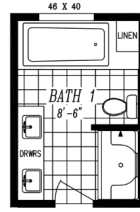

THE COLUMBIA RIVER SERIES

The Columbia River

2025

27' x 68'

DIMENSIONS

1,792 sf

LIVING SPACE

4

BEDROOMS

2

BATHROOMS

OVERVIEW

Stunning layout 4 Bedroom with galley kitchen

Heritage Home Center

(425) 353-5464

or Request Firm Quote

EMAIL US

01 FLOOR PLAN

1,792 SQ FT · 27' x 68'

OPT. 48 X 72 SHWR W/ DBL LAVS

OPT. DLX BATH

OPT. DEN I.P.O. BEDROOM

02 FRONT ELEVATION

FRONT SIDEWALL