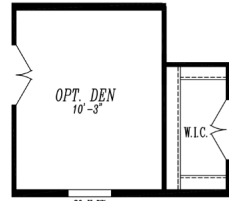

EMAIL US

01 FLOOR PLAN

1,792 SQ FT · 27' x 68'

OPT. 48 X 72 SHWR W/ DBL LAVS

OPT. DLX BATH

OPT. DEN I.P.O. BEDROOM

02 FRONT ELEVATION

FRONT SIDEWALL