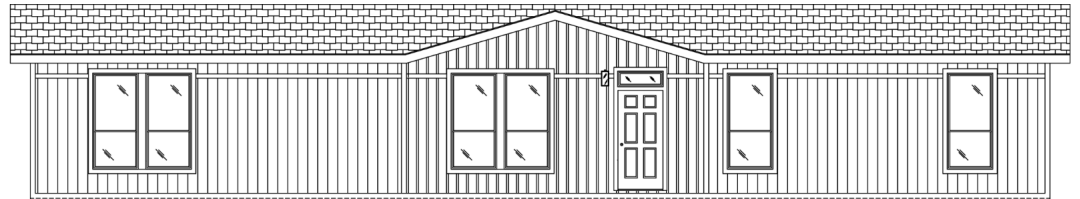

EMAIL US

01 FLOOR PLAN

1,792 SQ FT · 27' x 68'

OPT. 48 X 72 SHWR W/ DBL LAVS

OPT. DLX BATH

OPT. DEN I.P.O. BEDROOM

02 FRONT ELEVATION

FRONT SIDEWALL

FRONT ENDWALL

REAR ENDWALL

REAR SIDEWALL

The Columbia River 2025

4 Bedrooms | 2 Bathrooms | 1,792 sq ft

STANDARD FEATURES

- ✓ Energy Star Rating on home
- ✓ LP Smartside Panel Siding
- ✓ Weather Resistant House Wrap Under Siding
- ✓ Large Dormer with Board and Batten Accent Area
- ✓ Oversized Eaves and Overhangs
- ✓ Architectural Shingles with Lifetime Warranty (Limited)
- ✓ Sherwin Williams Paint - Interior and Exterior
- ✓ Tape and Texture with Square Corner Drywall
- ✓ Baseboard Molding in Vinyl Floor Areas
- ✓ 9' Tall Flat Ceilings
- ✓ Hardwood Cabinets with 42" Tall Overhead Cabinets
- ✓ 6" Recessed LED Lighting
- ✓ Ceiling Fan Ready in Living Room and Family Room
- ✓ Fiberglass Tubs and Showers
- ✓ Pfister Faucets Throughout
- ✓ Congoleum LUX Vinyl Flooring
- ✓ Shaw 25 ounce Stain Resistant Carpet
- ✓ Kwikset Door Hardware
- ✓ 6 Panel Front Door & 9 Lite Rear Door
- ✓ ecobee Smart Thermostat
- ✓ Carrier SmartComfort Electric Furnace
- ✓ 2"x6" Exterior Walls
- ✓ 2"x4" Interior Walls