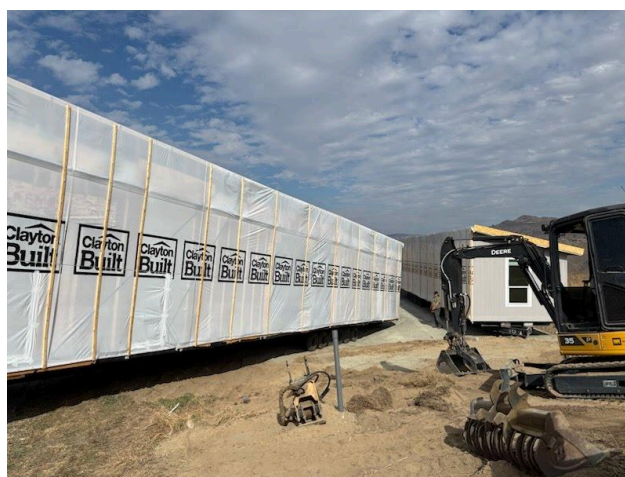

Photo 2

Photo 4

Heritage Home Center
Washington's Price and Volume Leader

(425) 353-5464

— CALL TO TOUR

[Request Firm Quote](#)

— EMAIL US

Features/specs subject to change.