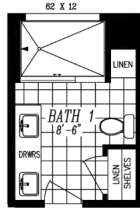

THE COLUMBIA RIVER SERIES

The Columbia River

2025

27' x 68'

DIMENSIONS

1,792 sf

LIVING SPACE

4

BEDROOMS

2

BATHROOMS

OVERVIEW

Stunning layout 4 Bedroom with galley kitchen

Heritage Home Center

(425) 353-5464

or Request Firm Quote

EMAIL US

01 FLOOR PLAN

1,792 SQ FT · 27' x 68'

OPT. 48 X 72 SHWR W/ DBL LAVS

OPT. DLX BATH

OPT. DEN I.P.O. BEDROOM

02 FRONT ELEVATION

FRONT SIDEWALL